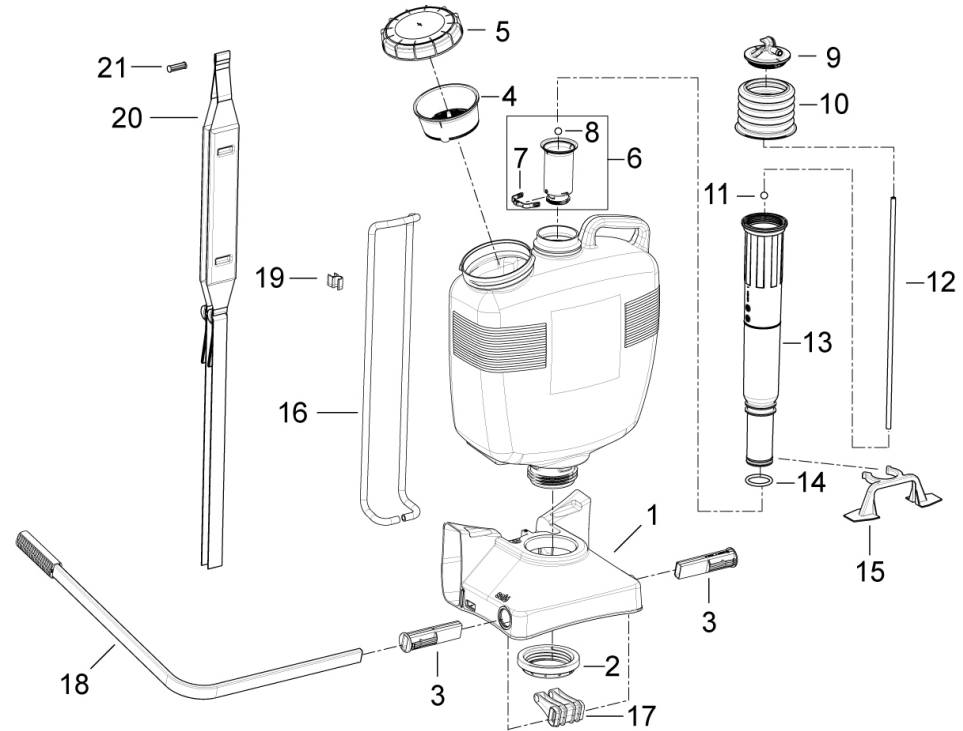

solo®

NOVA424 Tank, carrying strap, Pistol

Pos.-No.	Part No.	Quantity	Description
1	12877	1	Pedestal
2	14377	1	Pedestal screw-connection
3	12974	2	Bushing
4	12976	1	Filling strainer
5	14714	1	Tank lid
6	14715	1	Cylinder and pressure limiter
7	14380	1	Pressure limiter
8	10497	1	Valve ball (-)
9	12977	1	Plug pressure chamber
10	14332	1	Bellows
11	10497	1	Valve ball
12	10764	1	Suction tube
13	14381	1	Piston-pressure chamber
14	14382	1	O-ring
15	12978	1	Agitator
16	14330	1	Lifting rod
17	12975	1	Lever
18	14716	1	Lever
19	12979	1	Lance holder
20	14334	1	Carrying strap
21	13006	1	Strap holder

NOVA424 Spray Wand

Pos.-No..	Part No.	Quantity	Description
22	49 00 230P	1	Spray tube + 37 -38
23	48 00 170P	1	Shut-off valve incl. (-> 23 - 28
24	06 10 402K	1	Repair kit
25	40 74 335	1	Lever
26	40 74 295	1	Bolt
27	40 74 329 25	1	Support bracket
28	40 74 336	1	Screw cap <-)
29	14298	1	Hose
30	40 74 500	1	Clamp
31	00 31 356	1	Washer
32	40 74 337	1	Screw cap
33	00 62 271	1	O-ring
34	14300	1	Clamp
37	00 62 258	1	O-ring
38	40 74 337	1	Screw cap
40	49 0 0527	1	Adjust. Nozzle, red
41	40 74 148	1	Nozzle Cap
45	00 62 106	1	O-ring
46	00 62 115	2	O-ring
47	40 74 527 25	1	Elbow
48	40 74 922	1	Filter insert