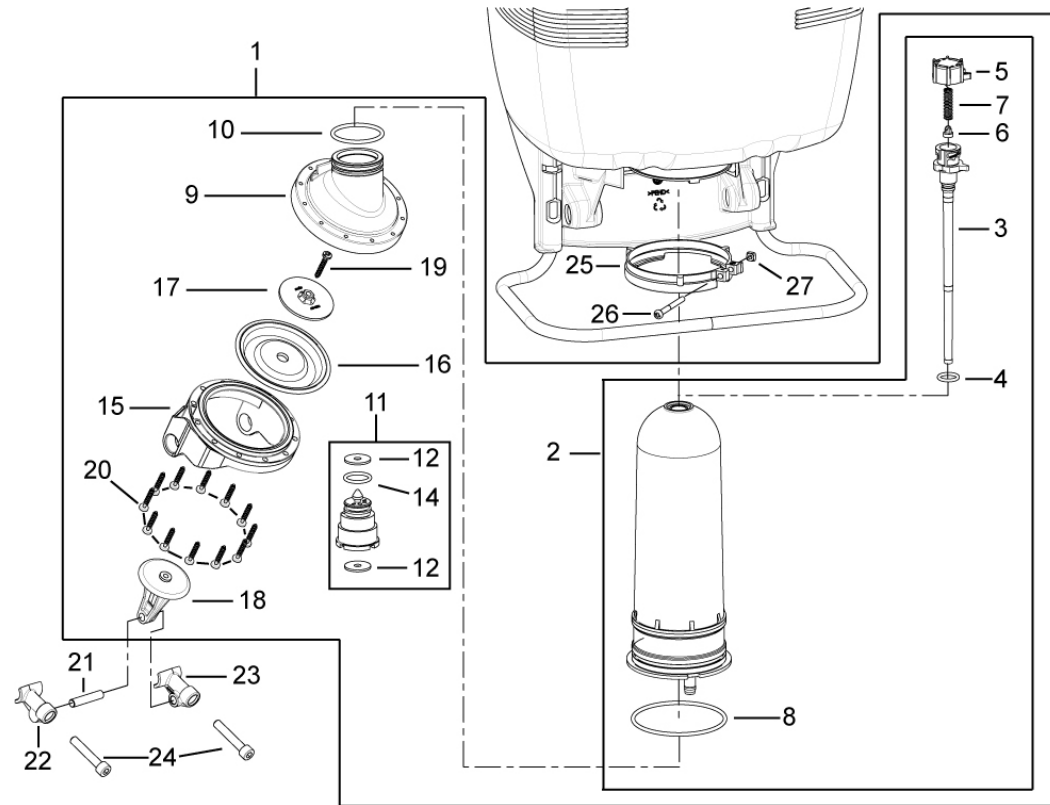

solo[®]

475 Comfort - Tank Carrying Strap

Pos.-No.	Part No.	Quantit	Description
1	40 74 425	2	Grip bracing
3	00 66 439 52	1	Clamp - no bolt or nut
4	00 11 274	1	Screw
5	00 21 257	1	Nut
6	40 74 410	2	Bushing
7	42 00 166	1	Filler basket
8	42 00 242 25	1	Tank lid
9	40 61 345	1	Gasket
10	40 61 464	1	Valve plate
11	40 74 123	1	Vent cap (-)
12	40 35 111	1	Pump shaft
13	48 00 259	1	Pump lever
15	40 43 123	1	Stop plate
16	00 12 185	1	Screw
17	00 30 131	1	Washer
18	00 31 356	1	Washer
19	43 00 340	2	Carrying strap incl. (-> 19, 20
20	40 74 836	2	Plastic hook (-)
21	40 73 725	1	Carry handle
23	00 31 356	1	Washer
24	00 12 192	1	Screw
25	00 20 119	1	Hex. Nut
26	00 30 131	1	Washer
27	06 10 406 K	1	Gasket kit

475 Comfort - Diaphragm Pump

Pos.-No.	Part No.	Quantity	Description
1	44 00 321	1	Diaphragm pump incl. (-> 1 - 20
2	44 00 240	1	Pressure cylinder incl. (-> 2, 8
3	40 74 323	1	Adjustment piece
4	00 62 258	1	Ring
5	40 74 344	1	Adjustment cap
6	40 74 350	1	Sealing
7	00 70 260	1	Compression spring
8	00 62 291	1	Ring (-)
9	40 73 411	1	Diaphragm housing
10	00 62 140	1	Ring
11	44 00 222	1	Threaded collar incl. (-> 11 - 14
12	40 61 257	2	Valve plate
14	00 62 139	1	Ring (-)
15	40 73 412 17	1	Flange
16	40 74 246	1	Diaphragm
17	40 74 256	1	Diaphragm plate
18	40 74 255	1	Connection rod
19	00 18 427	1	Screw
20	00 18 257	12	Screw (-)
21	40 31 130	1	Wrist pin
22	40 74 234	1	Pump lever, RH
23	40 74 243 25	1	Pump lever, LH
24	00 10 141	2	Screw
25	00 66 439 25	1	Clamp
26	00 11 274	1	Screw
27	00 21 257	1	Nut