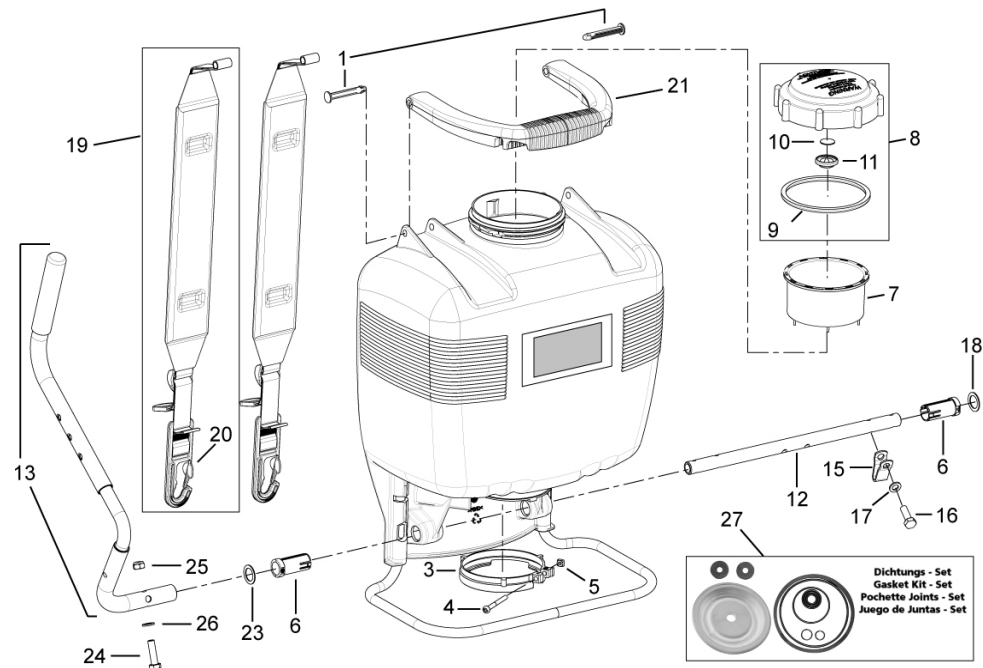

solo[®]

475 Comfort - Tank Carrying Strap

Pos.-No.	Part No.	Quantit	Description
1	40 74 425	2	Grip bracing
3	00 66 439 52	1	Clamp - no bolt or nut
4	00 11 274	1	Screw
5	00 21 257	1	Nut
6	40 74 410	2	Bushing
7	42 00 166	1	Filler basket
8	42 00 242 25	1	Tank lid
9	40 61 345	1	Gasket
10	40 61 464	1	Valve plate
11	40 74 123	1	Vent cap (-)
12	40 35 111	1	Pump shaft
13	48 00 259	1	Pump lever
15	40 43 123	1	Stop plate
16	00 12 185	1	Screw
17	00 30 131	1	Washer
18	00 31 356	1	Washer
19	43 00 340	2	Carrying strap incl. (-> 19, 20
20	40 74 836	2	Plastic hook (-)
21	40 73 725	1	Carry handle
23	00 31 356	1	Washer
24	00 12 192	1	Screw
25	00 20 119	1	Hex. Nut
26	00 30 131	1	Washer
27	06 10 406 K	1	Gasket kit

475 Comfort - Diaphragm Pump

Pos.-No.	Part No.	Quantity	Description
1	44 00 321	1	Diaphragm pump incl. (-> 1 - 20
2	44 00 240	1	Pressure cylinder incl. (-> 2, 8
3	40 74 323	1	Adjustment piece
4	00 62 258	1	Ring
5	40 74 344	1	Adjustment cap
6	40 74 350	1	Sealing
7	00 70 260	1	Compression spring
8	00 62 291	1	Ring (-)
9	40 73 411	1	Diaphragm housing
10	00 62 140	1	Ring
11	44 00 222	1	Threaded collar incl. (-> 11 - 14
12	40 61 257	2	Valve plate
14	00 62 139	1	Ring (-)
15	40 73 412 17	1	Flange
16	40 74 246	1	Diaphragm
17	40 74 256	1	Diaphragm plate
18	40 74 255	1	Connection rod
19	00 18 427	1	Screw
20	00 18 257	12	Screw (-)
21	40 31 130	1	Wrist pin
22	40 74 234	1	Pump lever, RH
23	40 74 243 25	1	Pump lever, LH
24	00 10 141	2	Screw
25	00 66 439 25	1	Clamp
26	00 11 274	1	Screw
27	00 21 257	1	Nut